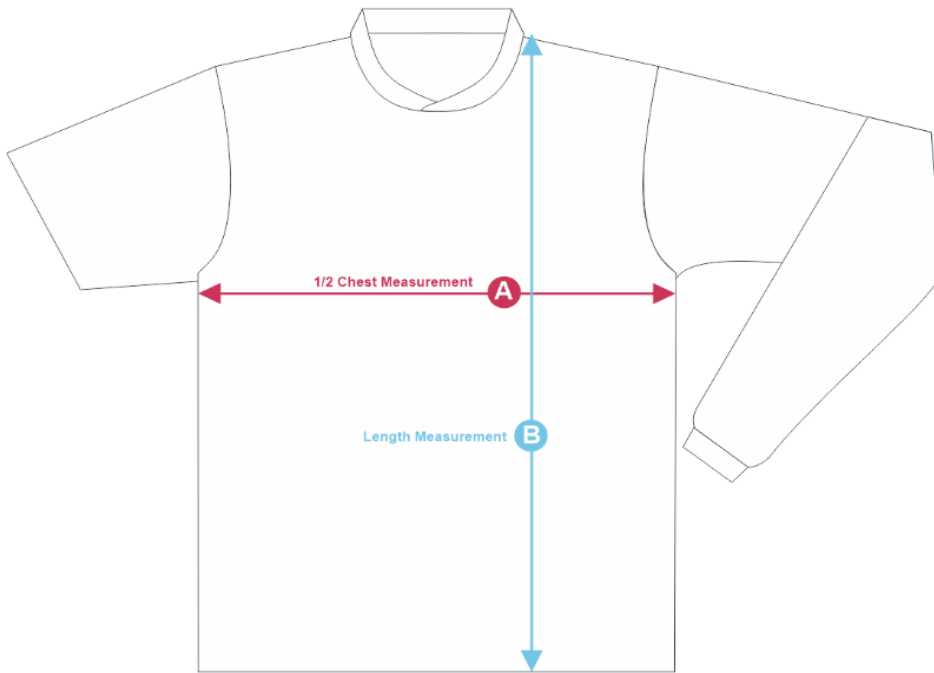

# INFERNO SIZING CHART

## UNISEX PLAYING SHIRT

SHORT AND LONG SLEEVES

| SIZE SPECIFICATION (CENTIMETERS) | 1/2 CHEST MEASUREMENT (2cm below armhole) | LENGTH   |
|----------------------------------|---|----------|
| MARKERS                          | <b>A</b>                                  | <b>B</b> |
| Y4                               | 36  | 45       |
| Y6                               | 38  | 47.5     |
| Y8                               | 40  | 50       |
| Y10                              | 42  | 52.5     |
| Y12                              | 44  | 59       |
| Y14                              | 46  | 67       |
| XS                               | 48  | 68       |
| S                                | 52  | 71       |
| M                                | 54  | 73       |
| L                                | 56  | 75       |
| XL                               | 58  | 77       |
| 2XL                              | 60  | 79       |
| 3XL                              | 62  | 80       |
| 4XL                              | 64  | 81       |
| 5XL                              | 66  | 82       |
| 6XL                              | 68  | 83       |
| 7XL                              | 70  | 84       |

### HOW TO MEASURE

Find a garment that you know fits you well. Make sure this garment is the same style as the garment you are sizing for. Lay the garment on a flat surface and measure from point to point as indicated on the adjacent illustration. Find where your measurements fall on the sizing guide.

(All of the measurements shown below have been obtained by the same method)